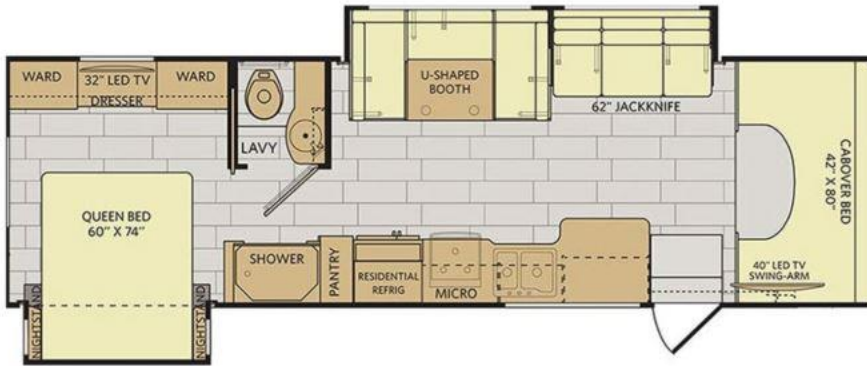

David Bracey FMA # is 8094

June 29, 2023 9:43 AM

June 29, 2023 3:08 PM

June 29, 2023 3:09 PM

June 29, 2023 3:09 PM

June 29, 2023 3:11 PM

View 2017 Fleetwood Jamboree (Class C) RVs

INTERIOR THROUGHOUT

OPTIONS

- 3 Burner Range w/Oven
- Dometic 8 cu. ft. Two-Door Refrigerator w/Icemaker

BEDROOM

- 28" x 76" x 5" Bunk Bed Mattress (30D)
- 32" LED TV
- Bunk Bed Bedspreads and Privacy Curtains (30D)
- Designer Bedspread, Pillow Shams & Pillows
- DVD Player
- Lift Up Bed with Under Bed Storage
- Queen Size Mattress
- Solid Surface Nightstand Tops
- Under Cabinet Reading Lights